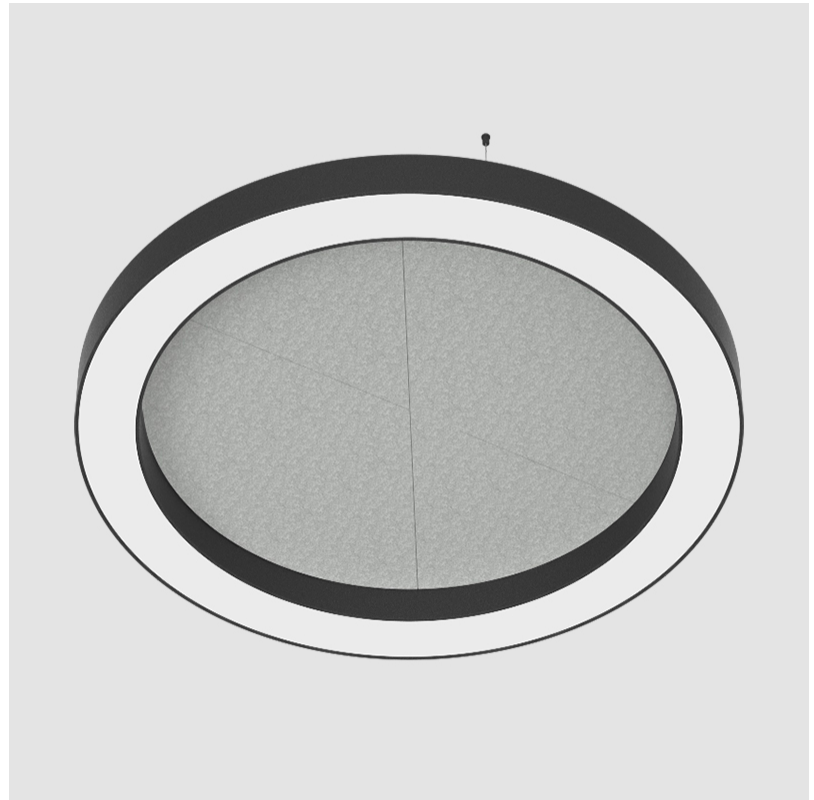

GENERAL

Series: Glorious Acoustic
Brand: Prolicht
Division: Architectural
Mounting Type: Suspension
Mounting Location: Ceiling
Subcategory: Acoustic

PHYSICAL

Shape: Round
Diameter (mm): 1550
Diameter (in): 61
Width (mm): 120
Width (in): 4 3/4
Light Distribution: Direct
Diffuser: PMMA - Opal / Micro-Prism
Fixture Finish: SSR / BKV / CWI / CRY / HAB / UFT / ITA / RUA / FTG / MYG / LOD / PUS / FRO / FUP / KIA / POP / BLS / SPG / MEY / GOH / GUM / CHC / COM / ABZ / JAG / OBR / MOS / ROR
Accent Finish: ANC / ASH / BNA / BTC / BZE / CEL / EGG / EVG / FOG / FOS / FST / FUA / IRI / IRO / KHA / LIC / LIM / MER / MSN / MUS / ONX / PEA / PLU / POL / PPY / RAY / ROY / RST / STE / SWD / TAN / TAU
Fixture Material: Aluminum
Cable Details: 2 000mm / 78 3/4" or 6 000mm / 236 1/4" Transparent Cable

ELECTRICAL

Lamp Type: LED (Zhaga Standard)
Input Wattage (W): 110
Total Output Wattage (W): 100
Dimming: Non-Dimmable
Driver Included: Yes
Driver Location: Integrated
Driver Type: Constant Current - Universal
Driver Class: Class 2
Input Voltage (V): 120 - 277

LED

Color Temperature (°K): 2700 / 3000 / 3500 / 4000
Max. Delivered Lumen (lm): Max 12515
Nominal Lumen (lm): Max 16105
CRI: >90 CRI
Lamp Life (hrs): 50000

OPTICAL

RATINGS AND CERTIFICATIONS

Certified By: CSA Certified to UL and CSA Standards
IP rating: IP20