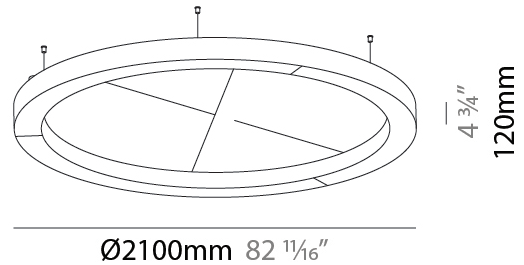

GENERAL

Series: Glorious Acoustic
Brand: Prolicht
Division: Architectural
Mounting Type: Suspension
Mounting Location: Ceiling
Subcategory: Acoustic

PHYSICAL

Shape: Round
Diameter (mm): 2100
Diameter (in): 82 1/16
Width (mm): 120
Width (in): 4 3/4
Light Distribution: Direct
Diffuser: PMMA - Opal / Micro-Prism
Fixture Finish: SSR / BKV / CWI / CRY / HAB / UFT / ITA / RUA / FTG / MYG / LOD / PUS / FRO / FUP / KIA / POP / BLS / SPG / MEY / GOH / GUM / CHC / COM / ABZ / JAG / OBR / MOS / ROR
Accent Finish: ANC / ASH / BNA / BTC / BZE / CEL / EGG / EVG / FOG / FOS / FST / FUA / IRI / IRO / KHA / LIC / LIM / MER / MSN / MUS / ONX / PEA / PLU / POL / PPY / RAY / ROY / RST / STE / SWD / TAN / TAU
Fixture Material: Aluminum
Cable Details: 2 000mm / 78 3/4" or 6 000mm / 236 1/4" Transparent Cable

ELECTRICAL

Lamp Type: LED (Zhaga Standard)
Input Wattage (W): 162
Total Output Wattage (W): 147.3
Dimming: Non-Dimmable
Driver Included: Yes
Driver Location: Integrated
Driver Type: Constant Current - Universal
Driver Class: Class 2
Input Voltage (V): 120 - 277

LED

Color Temperature (°K): 2700 / 3000 / 3500 / 4000
Max. Delivered Lumen (lm): Max 18647
Nominal Lumen (lm): Max 23951
CRI: >90 CRI
Lamp Life (hrs): 50000

OPTICAL

RATINGS AND CERTIFICATIONS

Certified By: CSA Certified to UL and CSA Standards
IP rating: IP20