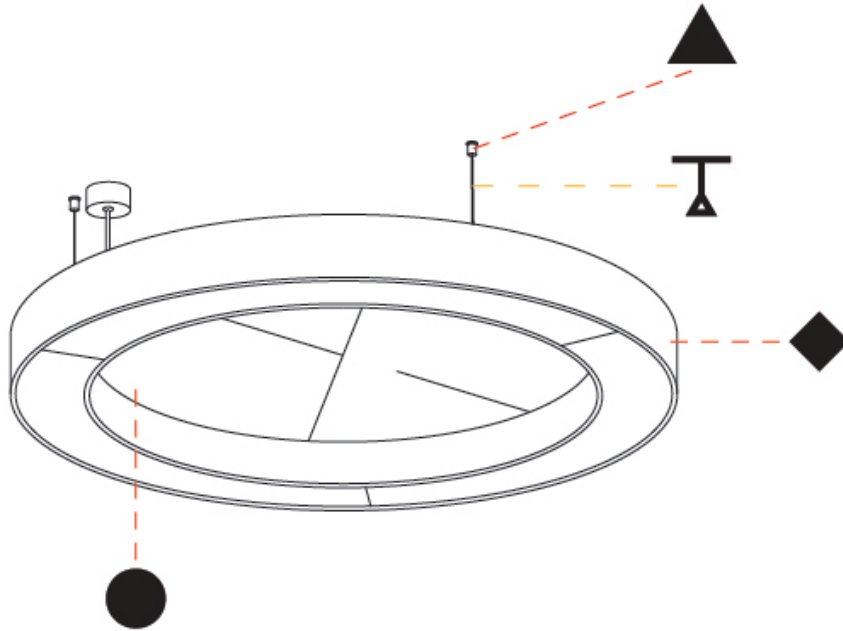

Ø1250mm 49 3/16"

GLORIOUS ACOUSTIC SUSPENSION

A300725-

PROJECT _____

TYPE _____

SPECIFIER _____

QUANTITY _____

DATE _____