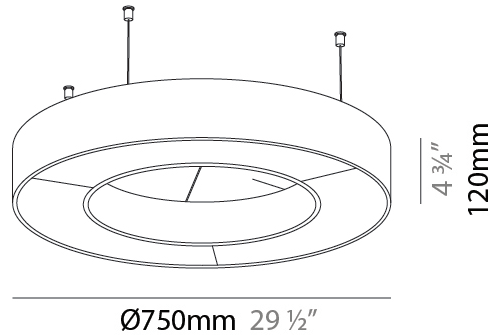

GENERAL

Series: Glorious Acoustic
Brand: Prolicht
Division: Architectural
Mounting Type: Suspension
Mounting Location: Ceiling
Subcategory: Acoustic

PHYSICAL

Shape: Round
Diameter (mm): 750
Diameter (in): 29 1/2
Width (mm): 120
Width (in): 4 3/4
Light Distribution: Direct
Diffuser: PMMA - Opal / Micro-Prism
Fixture Finish: SSR / BKV / CWI / CRY / HAB / UFT / ITA / RUA / FTG / MYG / LOD / PUS / FRO / FUP / KIA / POP / BLS / SPG / MEY / GOH / GUM / CHC / COM / ABZ / JAG / OBR / MOS / ROR
Accent Finish: ANC / ASH / BNA / BTC / BZE / CEL / EGG / EVG / FOG / FOS / FST / FUA / IRI / IRO / KHA / LIC / LIM / MER / MSN / MUS / ONX / PEA / PLU / POL / PPY / RAY / ROY / RST / STE / SWD / TAN / TAU
Fixture Material: Aluminum
Cable Details: 2 000mm / 78 3/4" or 6 000mm / 236 1/4" Transparent Cable

ELECTRICAL

Lamp Type: LED (Zhaga Standard)
Input Wattage (W): 29.4
Total Output Wattage (W): 26.3
Dimming: Tri-Mode (Non-Dimming and Phase Dimming (120Vac only) and 0-10V Dimming)
Driver Included: Yes
Driver Location: Integrated
Driver Type: Constant Current - Universal
Driver Class: Class 2
Input Voltage (V): 120 - 277

LED

Color Temperature (°K): 2700 / 3000 / 3500 / 4000
Max. Delivered Lumen (lm): 2489 / 2577 / 3025 / 2620
Nominal Lumen (lm): 3830 / 3964 / 4655 / 4030
CRI: >90 CRI
Lamp Life (hrs): 50000

OPTICAL

RATINGS AND CERTIFICATIONS

Certified By: CSA Certified to UL and CSA Standards
IP rating: IP20