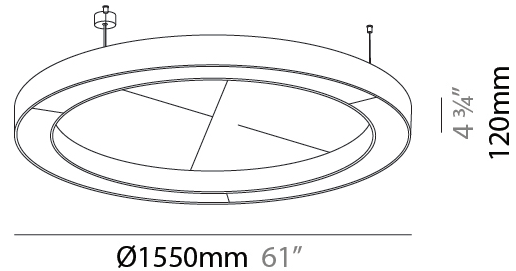

GENERAL

Series: Glorious Acoustic
Brand: Prolicht
Division: Architectural
Mounting Type: Suspension
Mounting Location: Ceiling
Subcategory: Acoustic

PHYSICAL

Shape: Round
Diameter (mm): 1550
Diameter (in): 61
Width (mm): 120
Width (in): 4 ¾
Light Distribution: Direct
Diffuser: PMMA - Opal / Micro-Prism
Fixture Finish: SSR / BKV / CWI / CRY / HAB / UFT / ITA / RUA / FTG / MYG / LOD / PUS / FRO / FUP / KIA / POP / BLS / SPG / MEY / GOH / GUM / CHC / COM / ABZ / JAG / OBR / MOS / ROR
Accent Finish: ANC / ASH / BNA / BTC / BZE / CEL / EGG / EVG / FOG / FOS / FST / FUA / IRI / IRO / KHA / LIC / LIM / MER / MSN / MUS / ONX / PEA / PLU / POL / PPY / RAY / ROY / RST / STE / SWD / TAN / TAU
Fixture Material: Aluminum
Cable Details: 2 000mm / 78 3/4" or 6 000mm / 236 1/4" Transparent Cable

ELECTRICAL

Lamp Type: LED (Zhaga Standard)
Input Wattage (W): 73.4
Total Output Wattage (W): 66.3
Dimming: Non-Dimmable
Driver Included: Yes
Driver Location: Integrated
Driver Type: Constant Current - Universal
Driver Class: Class 2
Input Voltage (V): 120 - 277

LED

Color Temperature (°K): 2700 / 3000 / 3500 / 4000
Max. Delivered Lumen (lm): 6224 / 6442 / 7564 / 6549
Nominal Lumen (lm): 9575 / 9910 / 11636 / 10075
CRI: >90 CRI
Lamp Life (hrs): 50000

OPTICAL

RATINGS AND CERTIFICATIONS

Certified By: CSA Certified to UL and CSA Standards
IP rating: IP20