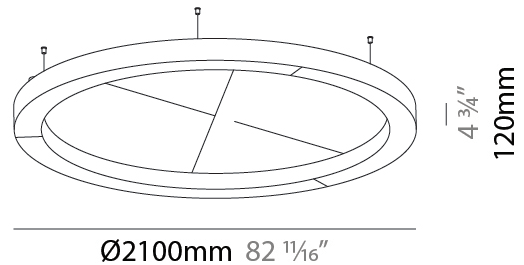

GENERAL

Series: Glorious Acoustic
Brand: Prolicht
Division: Architectural
Mounting Type: Suspension
Mounting Location: Ceiling
Subcategory: Acoustic

PHYSICAL

Shape: Round
Diameter (mm): 2100
Diameter (in): 82 11/16
Width (mm): 120
Width (in): 4 3/4
Light Distribution: Direct
Diffuser: [PMMA - Opal / Micro-Prism](#)
Fixture Finish: [SSR / BKV / CWI / CRY / HAB / UFT / ITA / RUA / FTG / MYG / LOD / PUS / FRO / FUP / KIA / POP / BLS / SPG / MEY / GOH / GUM / CHC / COM / ABZ / JAG / OBR / MOS / ROR](#)
Accent Finish: [ANC / ASH / BNA / BTC / BZE / CEL / EGG / EVG / FOG / FOS / FST / FUA / IRI / IRO / KHA / LIC / LIM / MER / MSN / MUS / ONX / PEA / PLU / POL / PPY / RAY / ROY / RST / STE / SWD / TAN / TAU](#)
Fixture Material: Aluminum
Cable Details: [2 000mm / 78 3/4" or 6 000mm / 236 1/4" Transparent Cable](#)

ELECTRICAL

Lamp Type: LED (Zhaga Standard)
Input Wattage (W): 102.8
Total Output Wattage (W): 94.6
Dimming: [Non-Dimmable](#)
Driver Included: Yes
Driver Location: Integrated
Driver Type: Constant Current - Universal
Driver Class: Class 2
Input Voltage (V): 120 - 277

LED

Color Temperature (°K): [2700 / 3000 / 3500 / 4000](#)
Max. Delivered Lumen (lm): 9554 / 9888 / 11611 / 10053
Nominal Lumen (lm): 13405 / 13874 / 16291 / 14105
CRI: >90 CRI
Lamp Life (hrs): 50000

OPTICAL

RATINGS AND CERTIFICATIONS

Certified By: CSA Certified to UL and CSA Standards
IP rating: IP20