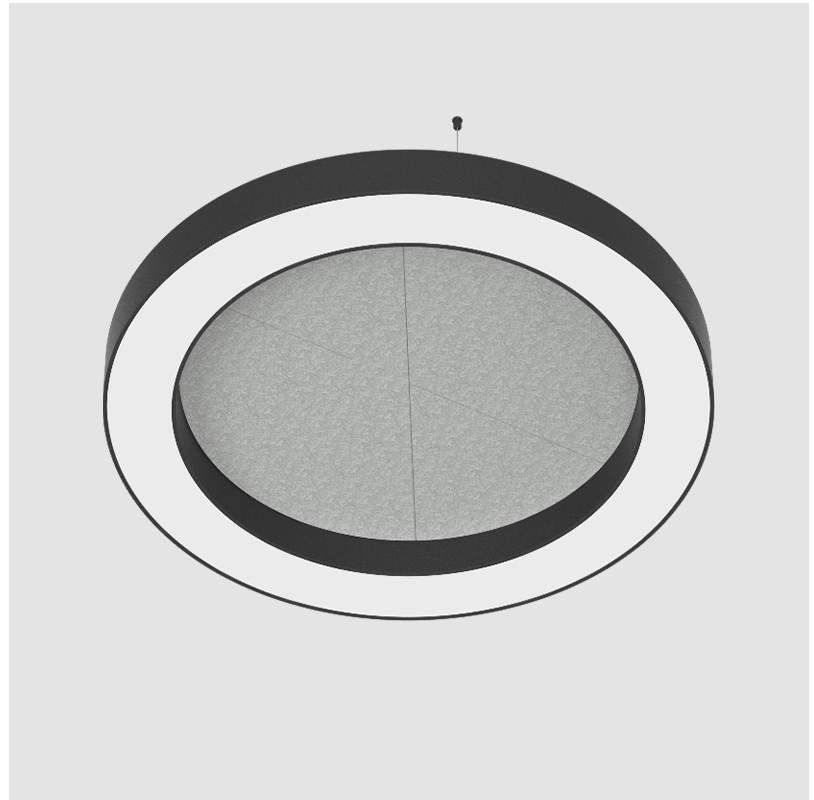

GENERAL

Series: Glorious Acoustic
Brand: Prolicht
Division: Architectural
Mounting Type: Suspension
Mounting Location: Ceiling
Subcategory: Acoustic

PHYSICAL

Shape: Round
Diameter (mm): 1250
Diameter (in): 49 ³/₁₆
Width (mm): 120
Width (in): 4 ³/₄
Light Distribution: Direct
Diffuser: PMMA - Opal / Micro-Prism
Fixture Finish: SSR / BKV / CWI / CRY / HAB / UFT / ITA / RUA / FTG / MYG / LOD / PUS / FRO / FUP / KIA / POP / BLS / SPG / MEY / GOH / GUM / CHC / COM / ABZ / JAG / OBR / MOS / ROR
Accent Finish: ANC / ASH / BNA / BTC / BZE / CEL / EGG / EVG / FOG / FOS / FST / FUA / IRI / IRO / KHA / LIC / LIM / MER / MSN / MUS / ONX / PEA / PLU / POL / PPY / RAY / ROY / RST / STE / SWD / TAN / TAU
Fixture Material: Aluminum
Cable Details: 2 000mm / 78 3/4" or 6 000mm / 236 1/4" Transparent Cable

ELECTRICAL

Lamp Type: LED (Zhaga Standard)
Input Wattage (W): 58.7
Total Output Wattage (W): 53.7
Dimming: Non-Dimmable
Driver Included: Yes
Driver Location: Integrated
Driver Type: Constant Current - Universal
Driver Class: Class 2
Input Voltage (V): 120 - 277

LED

Color Temperature (°K): 2700 / 3000 / 3500 / 4000
Max. Delivered Lumen (lm): 4979 / 5153 / 6051 / 5239
Nominal Lumen (lm): 7660 / 7928 / 9309 / 8060
CRI: >90 CRI
Lamp Life (hrs): 50000

OPTICAL

RATINGS AND CERTIFICATIONS

Certified By: CSA Certified to UL and CSA Standards
IP rating: IP20