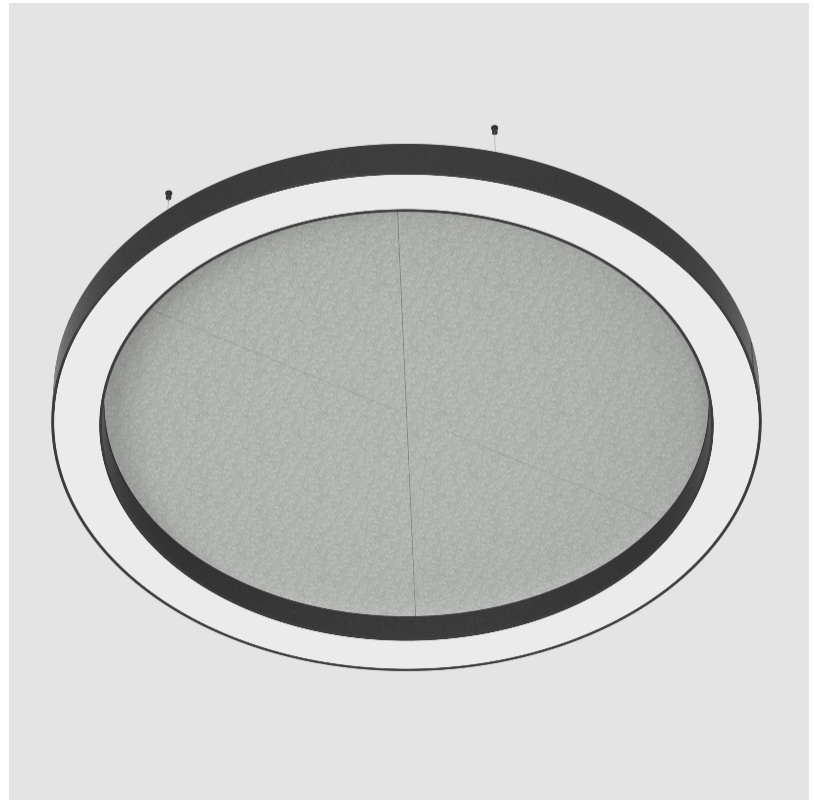

GENERAL

Series: Glorious Acoustic
Brand: Prolicht
Division: Architectural
Mounting Type: Suspension
Mounting Location: Ceiling
Subcategory: Acoustic

PHYSICAL

Shape: Round
Diameter (mm): 2100
Diameter (in): 82 1/16
Width (mm): 120
Width (in): 4 3/4
Light Distribution: Direct
Diffuser: PMMA - Opal / Micro-Prism
Fixture Finish: SSR / BKV / CWI / CRY / HAB / UFT / ITA / RUA / FTG / MYG / LOD / PUS / FRO / FUP / KIA / POP / BLS / SPG / MEY / GOH / GUM / CHC / COM / ABZ / JAG / OBR / MOS / ROR
Accent Finish: ANC / ASH / BNA / BTC / BZE / CEL / EGG / EVG / FOG / FOS / FST / FUA / IRI / IRO / KHA / LIC / LIM / MER / MSN / MUS / ONX / PEA / PLU / POL / PPY / RAY / ROY / RST / STE / SWD / TAN / TAU
Fixture Material: Aluminum
Cable Details: 2 000mm / 78 3/4" or 6 000mm / 236 1/4" Transparent Cable

ELECTRICAL

Lamp Type: LED (Zhaga Standard)
Input Wattage (W): 162
Total Output Wattage (W): 147.3
Dimming: Non-Dimmable
Driver Included: Yes
Driver Location: Integrated
Driver Type: Constant Current - Universal
Driver Class: Class 2
Input Voltage (V): 120 - 277

LED

Color Temperature (°K): 2700 / 3000 / 3500 / 4000
Max. Delivered Lumen (lm): Max 18647
Nominal Lumen (lm): Max 23951
CRI: >90 CRI
Lamp Life (hrs): 50000

OPTICAL

RATINGS AND CERTIFICATIONS

Certified By: CSA Certified to UL and CSA Standards
IP rating: IP20