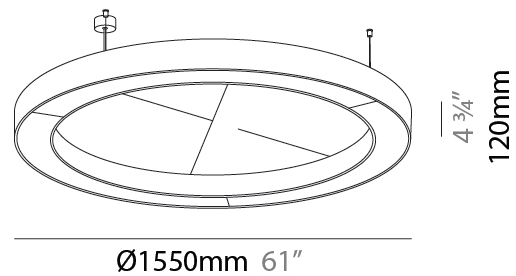

GENERAL

Series: Glorious Acoustic
Brand: Prolicht
Division: Architectural
Mounting Type: Suspension
Mounting Location: Ceiling
Subcategory: Acoustic

PHYSICAL

Shape: Round
Diameter (mm): 1550
Diameter (in): 61
Width (mm): 120
Width (in): 4 3/4
Light Distribution: Direct
Diffuser: PMMA - Opal / Micro-Prism
Fixture Finish: SSR / BKV / CWI / CRY / HAB / UFT / ITA / RUA / FTG / MYG / LOD / PUS / FRO / FUP / KIA / POP / BLS / SPG / MEY / GOH / GUM / CHC / COM / ABZ / JAG / OBR / MOS / ROR
Accent Finish: ANC / ASH / BNA / BTC / BZE / CEL / EGG / EVG / FOG / FOS / FST / FUA / IRI / IRO / KHA / LIC / LIM / MER / MSN / MUS / ONX / PEA / PLU / POL / PPY / RAY / ROY / RST / STE / SWD / TAN / TAU
Fixture Material: Aluminum
Cable Details: 2 000mm / 78 3/4" or 6 000mm / 236 1/4" Transparent Cable

ELECTRICAL

Lamp Type: LED (Zhaga Standard)
Input Wattage (W): 110
Total Output Wattage (W): 100
Dimming: Non-Dimmable
Driver Included: Yes
Driver Location: Integrated
Driver Type: Constant Current - Universal
Driver Class: Class 2
Input Voltage (V): 120 - 277

LED

Color Temperature (°K): 2700 / 3000 / 3500 / 4000
Max. Delivered Lumen (lm): Max 12515
Nominal Lumen (lm): Max 16105
CRI: >90 CRI
Lamp Life (hrs): 50000

OPTICAL

RATINGS AND CERTIFICATIONS

Certified By: CSA Certified to UL and CSA Standards
IP rating: IP20